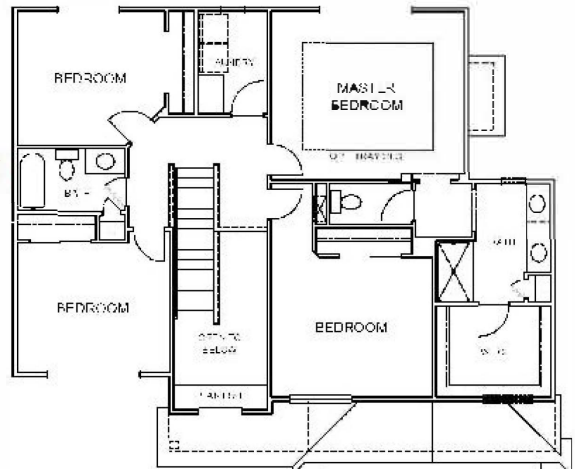

Renderings are artist's conception only. Some optional features may be shown.

Main: 923 sq ft

ASPEN

TOTAL
2084 sq ft

4 Bdrms
2.5 Bath

Upper: 1161 sq ft