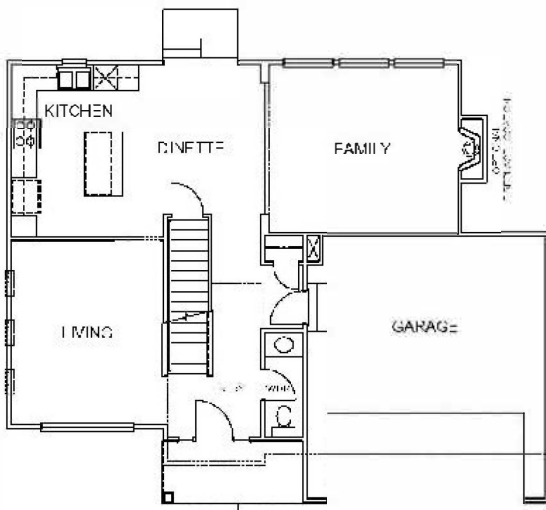

Renderings are artist's conception only. Some optional features may be shown.

Main: 923 sq ft

ASPEN

TOTAL
2084 sq ft

4 Bdrms
2.5 Bath

Upper: 1161 sq ft