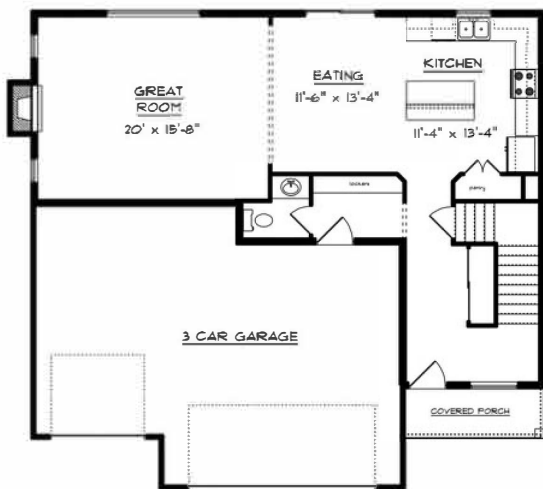

Renderings are artist's conception only.
Some optional features may be shown.

Main: 970 sq ft

FREMONT

TOTAL
2000 sq ft

4 Bdrms
2.5 Bath

Upper: 1030 sq ft