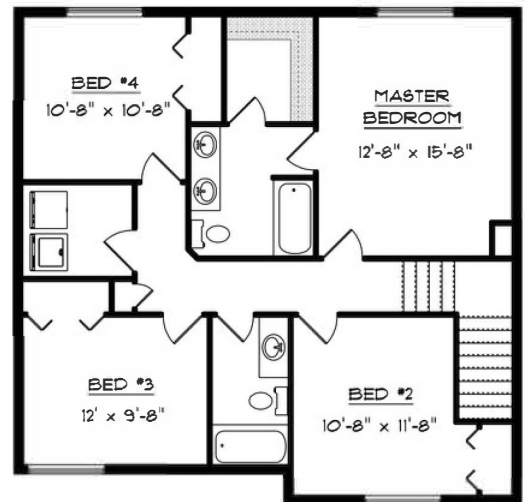

Renderings are artist's conception only.
Some optional features may be shown.

Main: 970 sq ft

FREMONT

TOTAL
2000 sq ft

4 Bdrms
2.5 Bath

Upper: 1030 sq ft