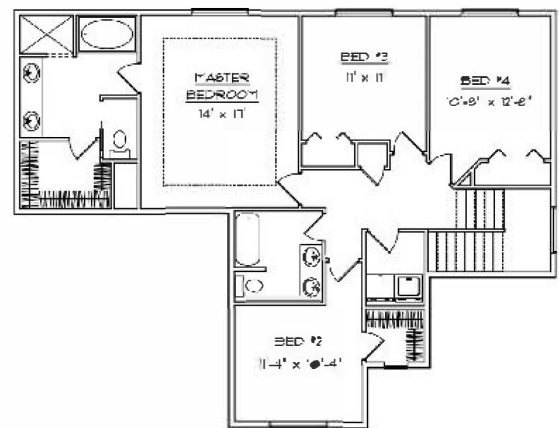

Renderings are artist's conception only.
Some optional features may be shown.

HAWTHORN

Main: 1082 sq ft

TOTAL
2247 sq ft

4 Bdrms
3 Bath

Upper: 1165 sq ft