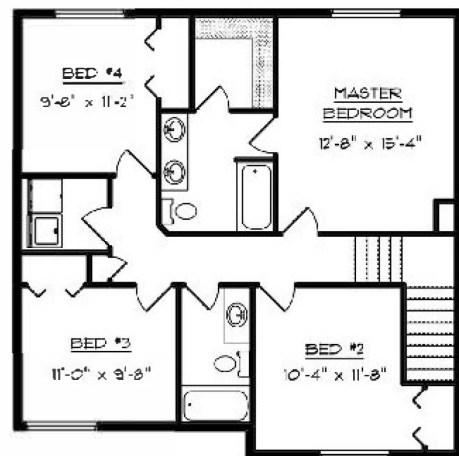

Renderings are artist's conception only.
Some optional features may be shown.

MULBERRY

Main: 939 sq ft

TOTAL
1889 sq ft

4 Bdrms
2.5 Bath

Upper: 950 sq ft