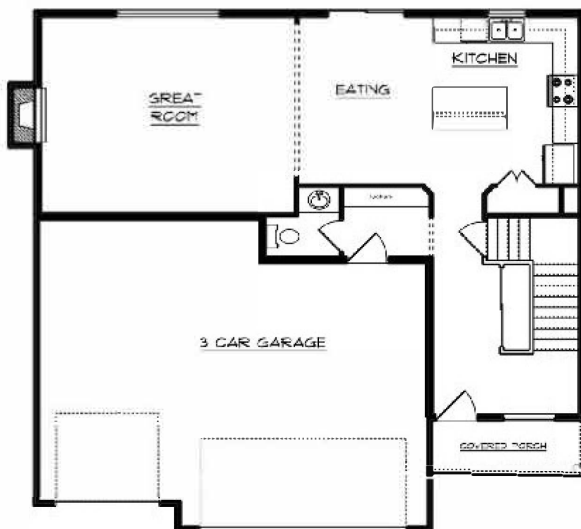

Renderings are artist's conception only.
Some optional features may be shown.

MULBERRY

Main: 939 sq ft

TOTAL
1889 sq ft

4 Bdrms
2.5 Bath

Upper: 950 sq ft