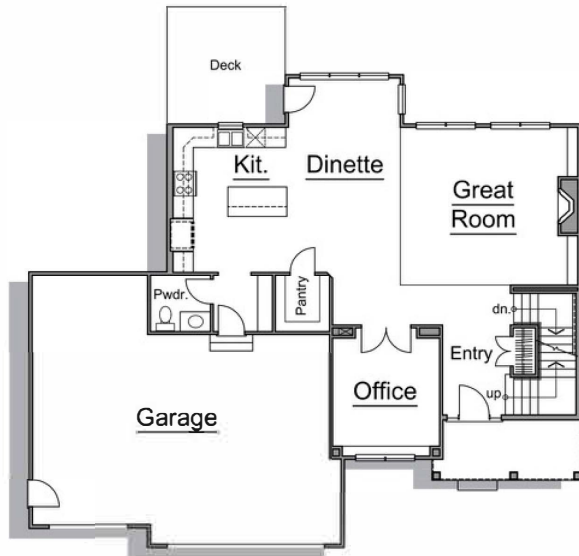

Renderings are artist's conception only. Some optional features may be shown.

Main: 1235 sq ft

REDWOOD

TOTAL
2541 sq ft

4 Bdrms
2.5 Bath

Upper: 1306 sq ft