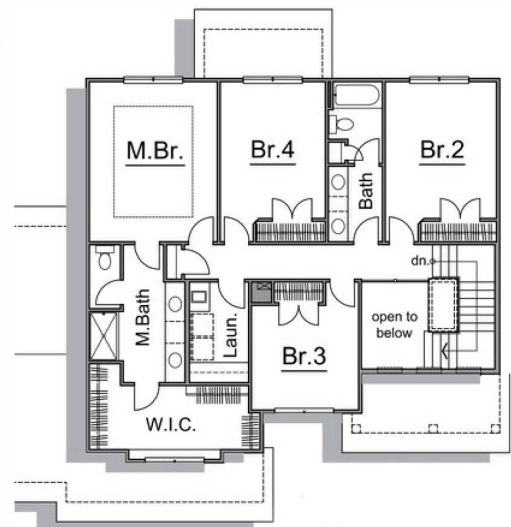

Renderings are artist's conception only. Some optional features may be shown.

Main: 1235 sq ft

REDWOOD

TOTAL
2541 sq ft

4 Bdrms
2.5 Bath

Upper: 1306 sq ft