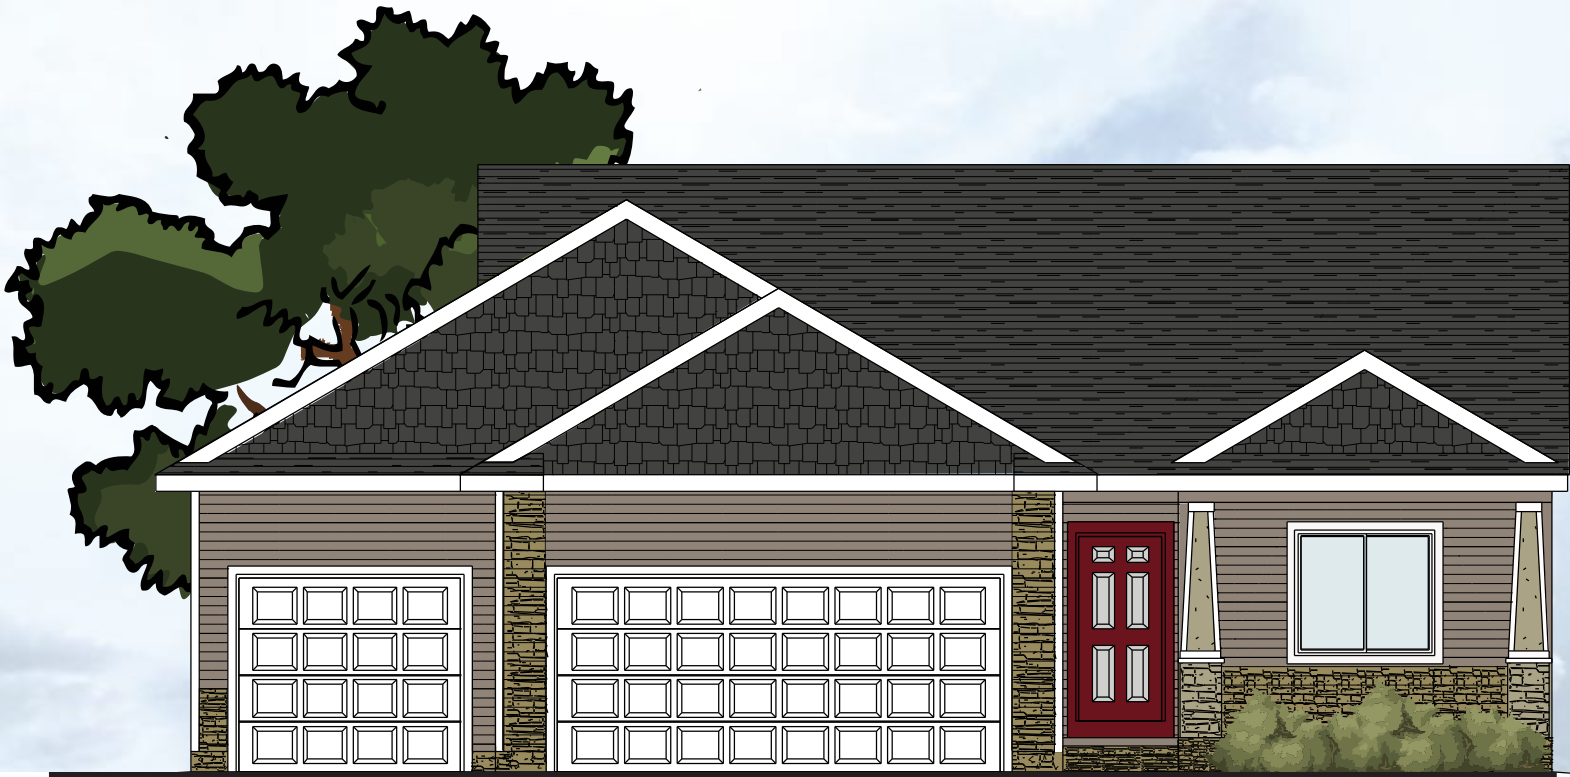

OLIVE

TOTAL 1612 sq ft
3 Bdrms • 2 Baths

Renderings are artist's conception only. Some optional features may be shown.

 **northridge**
HOMES

 **HOME TEAM IOWA**
HECKART & ASSOCIATES
RE/MAX CONCEPTS

www.northridgehomesiowa.com