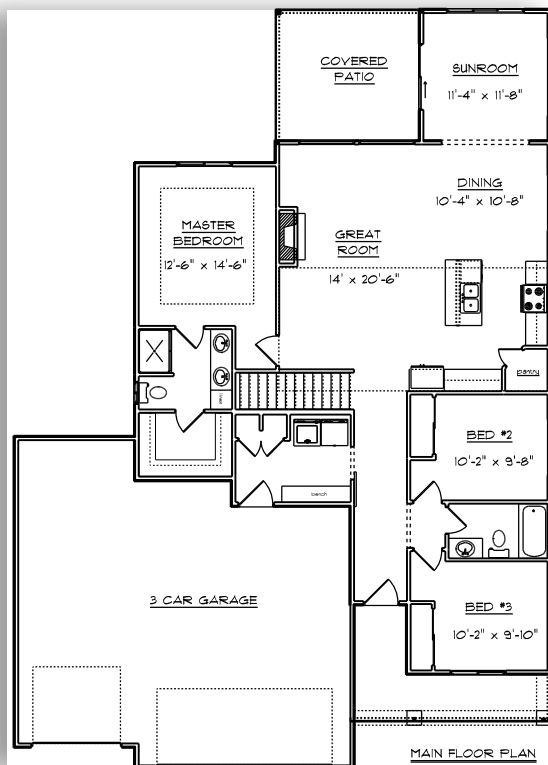

OLIVE

TOTAL 1612 sq ft
3 Bdrms • 2 Baths

Renderings are artist's conception only. Some optional features may be shown.

 **northridge**
HOMES

 **HOME TEAM IOWA**
HECKART & ASSOCIATES
RE/MAX CONCEPTS

www.northridgehomesiowa.com